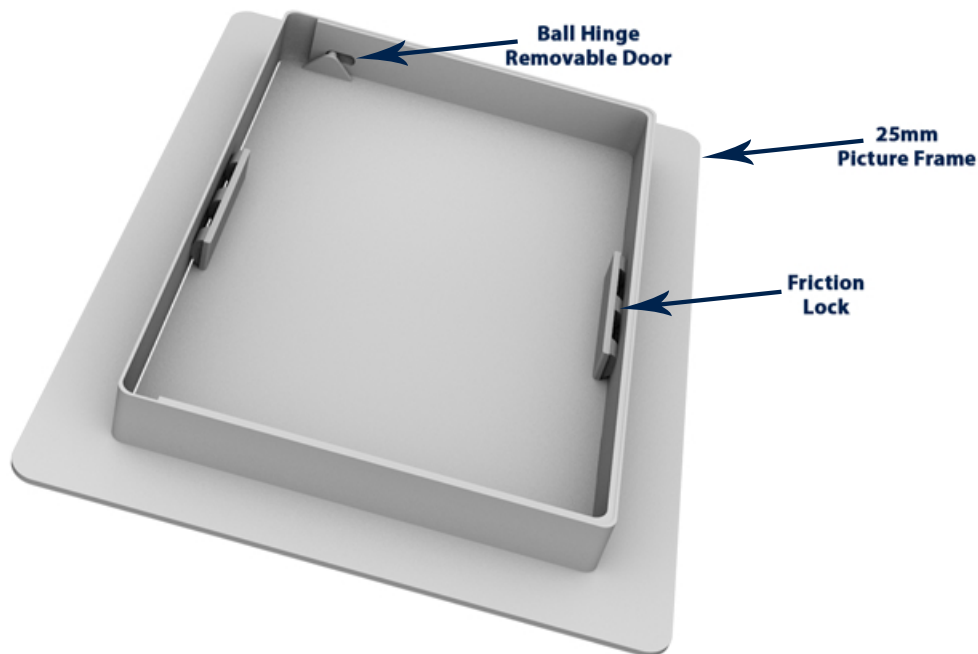

EX15/000/PL/PF/BL

SUITABLE FOR WALLS ONLY

Description

The EX15-000-PL-PF-NL plastic access is simple to install and suitable for walls, allowing easy access into the cavity/void or simply used to fill unsightly holes, saving the need for expensive repairs.

Tests

The Panel is Non Fire rated.

The Panel is Non acoustic rated.

The Panel is non Air Pressure tested.

Overall frame back edge size	Cut-out Required
152mm x 102mm	154mm x 104mm
203mm x 203mm	205mm x 205mm
228mm x 152mm	230mm x 154mm
305mm x 305mm	307mm x 307mm
353mm x 353mm	355mm x 355mm

Main Features

- Easy Installation
- 3mm thick high impact styrene plastic with U.V. stabilisers
- Rounded safety corners
- White textured exposed surfaces ready to paint
- Available in 5 sizes

THE REVOLUTION HAS STARTED